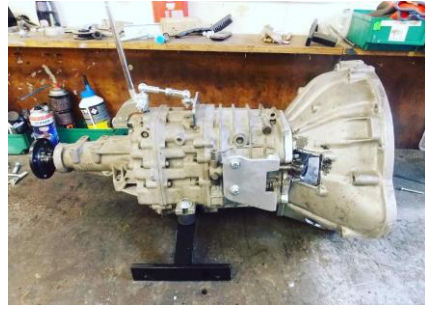

www.sk-jagspares.de
*Gearbox conversion
spares*

SM003			Distance plate GETRAG
SM004			Distance plate for Leyland
SM005			Gear shift for GETRAG E-Type
SM006			Gear shift GETRAG XK
SM007A			Gearbox lower bracket E-Type 6v
SM007B			Gearbox lower bracket E-Type 2+2
SM007C			Gearbox lower bracket E-Type V-12

www.sk-jagspares.de
***Gearbox conversion
spares***

SM007D		Gearbox lower bracket Mk II
SM007E	Sorry no picture yet	Gearbox lower bracket XK 120
SM008A		Speedo drive for GETRAG/ BMW <i>You can use your Jag speedocable and your Angle drive.</i>
SM008B		Speedo drive for GETRAG/ Opel <i>You can use your Jag speedocable and your Angle drive.</i>
SM008RIN		Big wheel for Speedodrive genuine BMW Part
SM008FLA		Preparation of your flange <i>Old unit required</i>
SM008PRO	Sorry no picture yet	Preparation of your propschaft or building of a new one
C25547	Sorry no picture yet	Speedometer Angle Drive